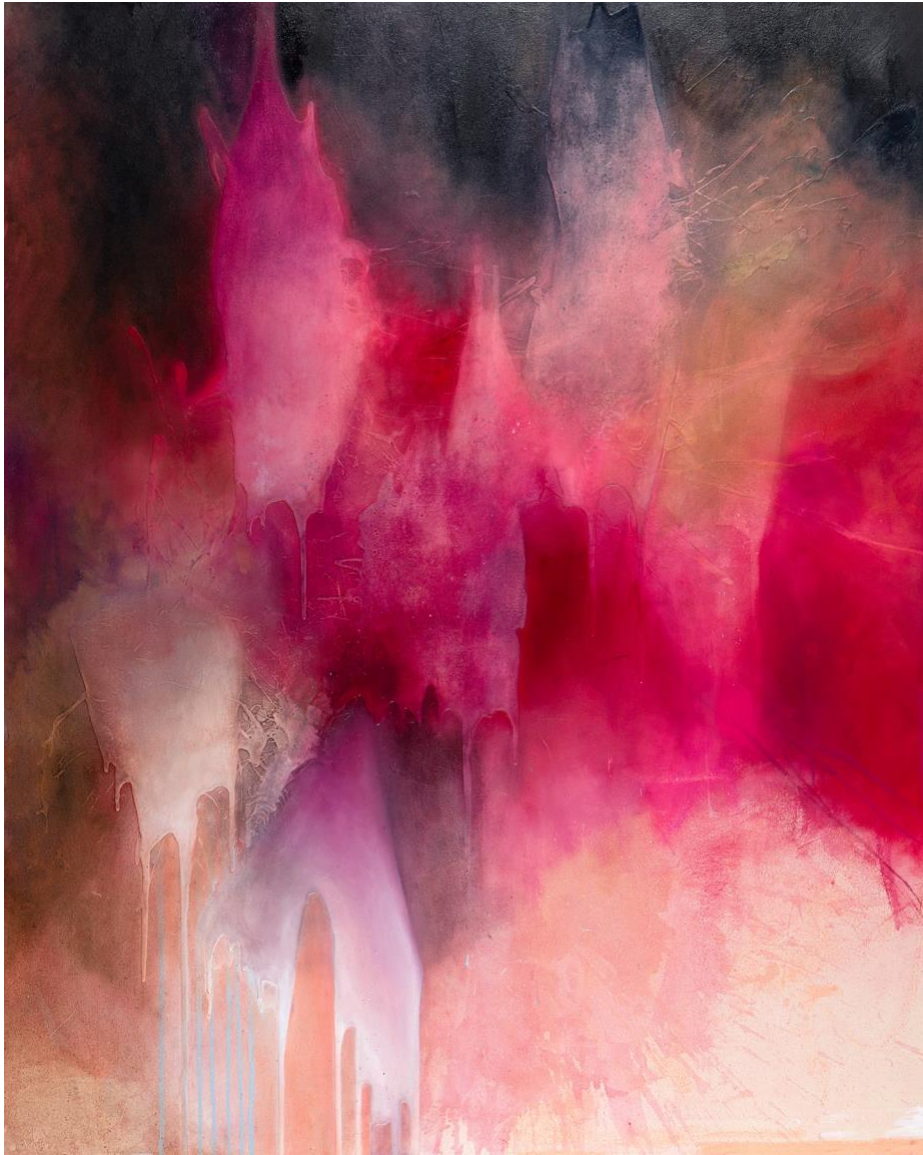

Images attached:

Katherine Boxall

CHERRY COLA 2020

Acrylic, House Paint, Pastel and Oil on Canvas

60 x 48 inches